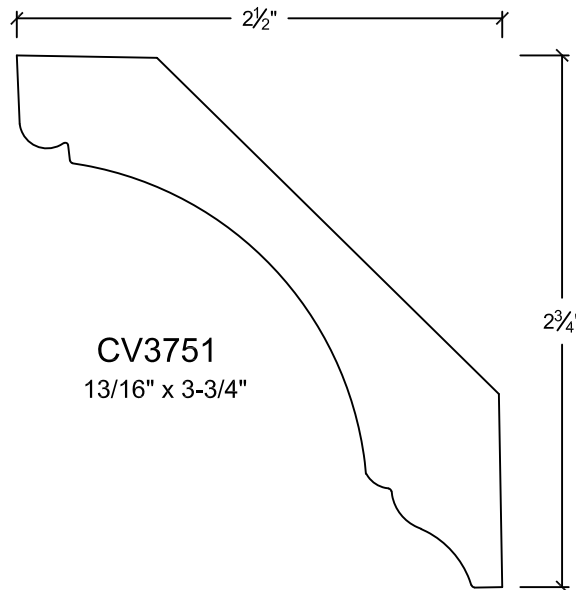

CV3182
9/16" x 3-3/16"

CV3251
15/16" x 3-1/4"

CV3252
3/4" x 3-1/4"

JP
Woodcraft

COVE

CV28

4³/₄"

CV6751
1-1/4" x 6-3/4"