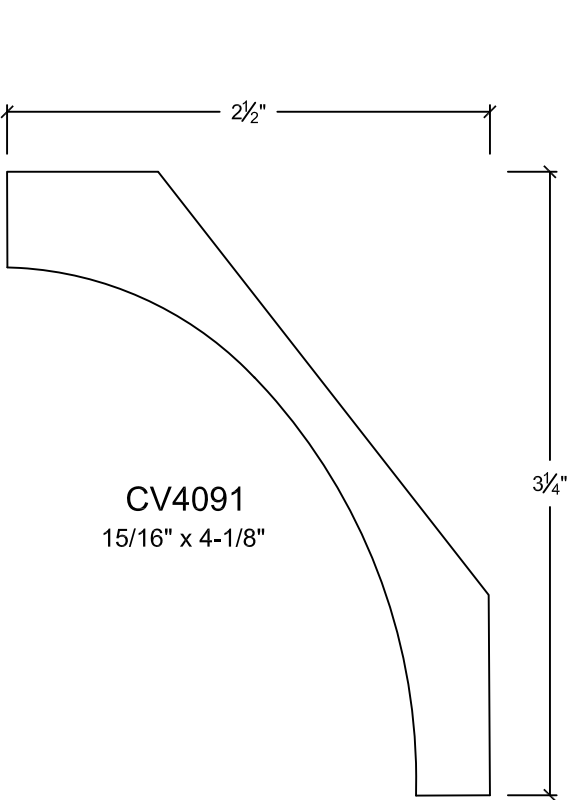

CV3182
9/16" x 3-3/16"

CV3251
15/16" x 3-1/4"

CV3252
3/4" x 3-1/4"

JP
Woodcraft

COVE

CV28

4³/₄"

CV6751
1-1/4" x 6-3/4"