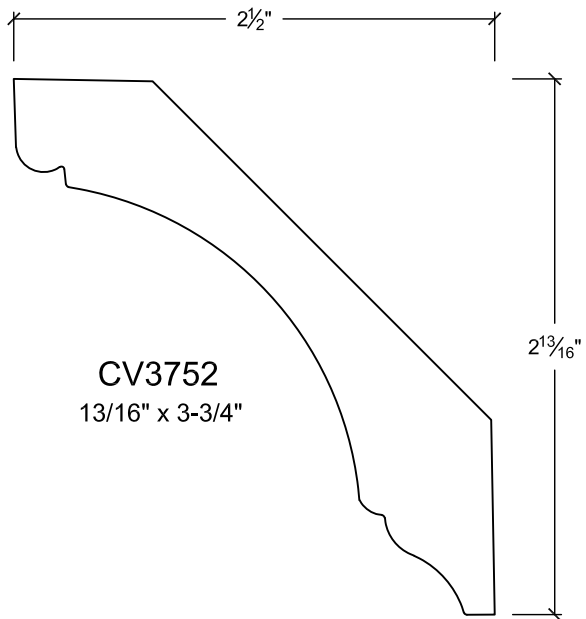

CV3182
9/16" x 3-3/16"

CV3251
15/16" x 3-1/4"

CV3252
3/4" x 3-1/4"

JP
Woodcraft

COVE

CV28

4³/₄"

CV6751
1-1/4" x 6-3/4"