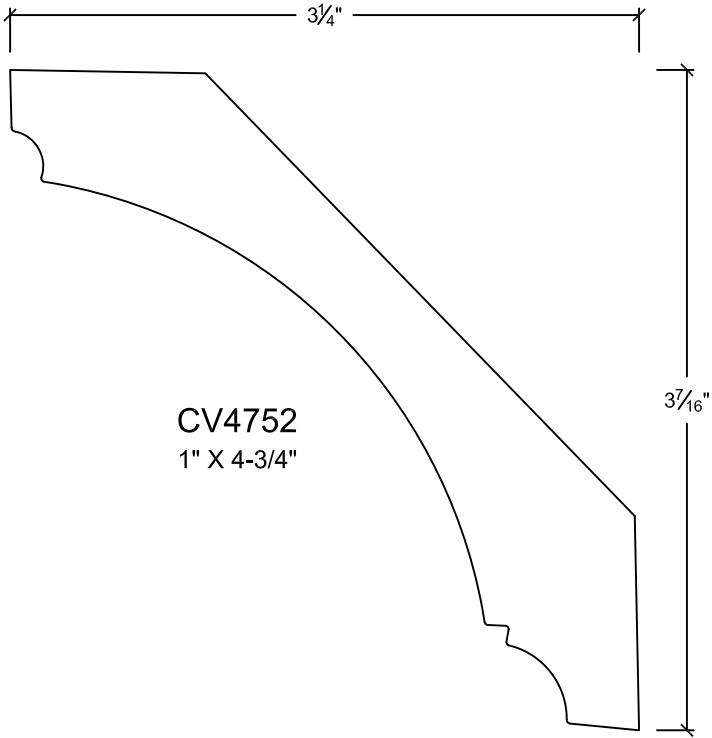

CV3182
9/16" x 3-3/16"

CV3251
15/16" x 3-1/4"

CV3252
3/4" x 3-1/4"

JP
Woodcraft

COVE

CV28

4³/₄"

CV6751
1-1/4" x 6-3/4"