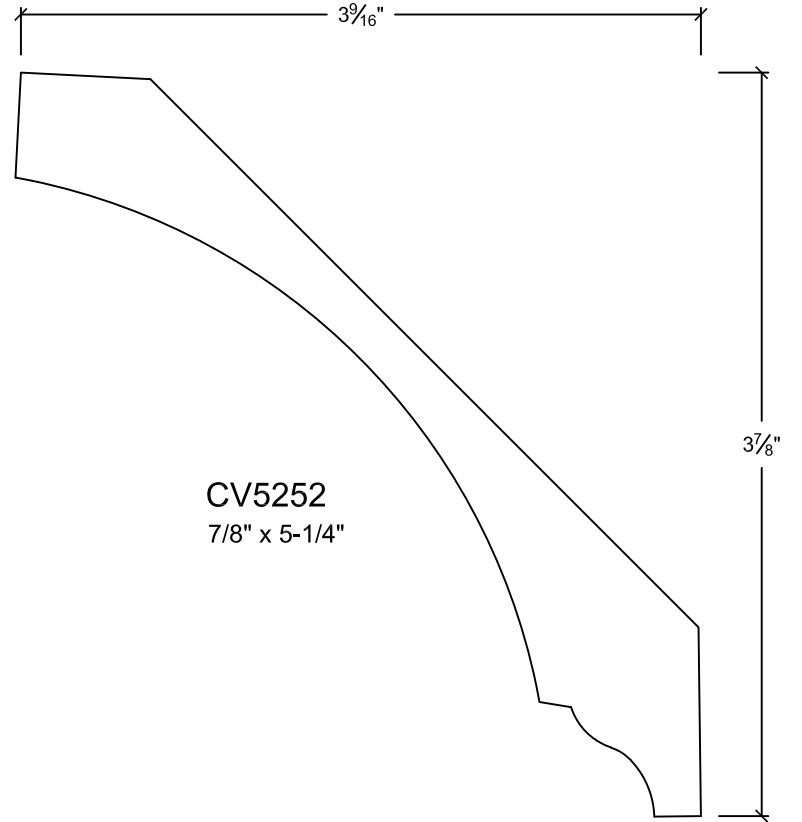

CV3182
9/16" x 3-3/16"

CV3251
15/16" x 3-1/4"

CV3252
3/4" x 3-1/4"

JP
Woodcraft

COVE

CV28

4³/₄"

CV6751
1-1/4" x 6-3/4"