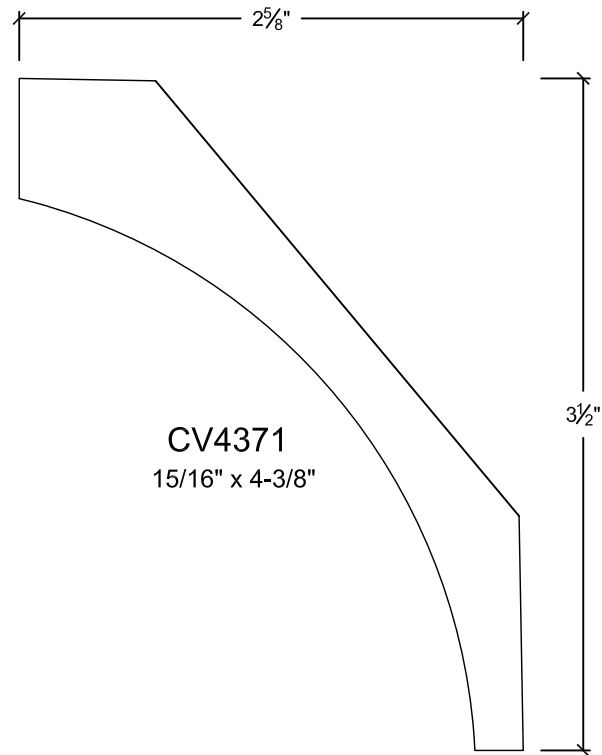

CV3182
9/16" x 3-3/16"

CV3251
15/16" x 3-1/4"

CV3252
3/4" x 3-1/4"

JP
Woodcraft

COVE

CV28

4³/₄"

CV6751
1-1/4" x 6-3/4"