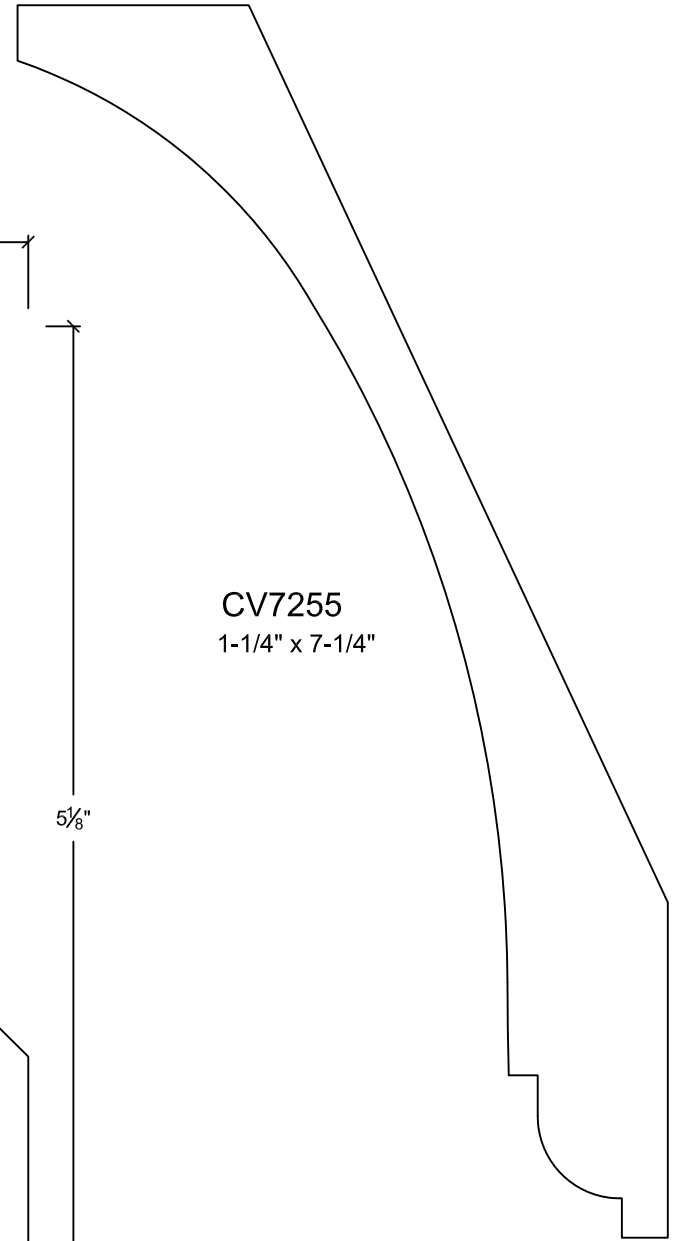

CV7071  
13/16" x 7-1/16"

5"

*JP*  
Woodcraft

COVE

CV26

5/8"

CV7254  
1-1/4" x 7-1/4"

3 3/8"